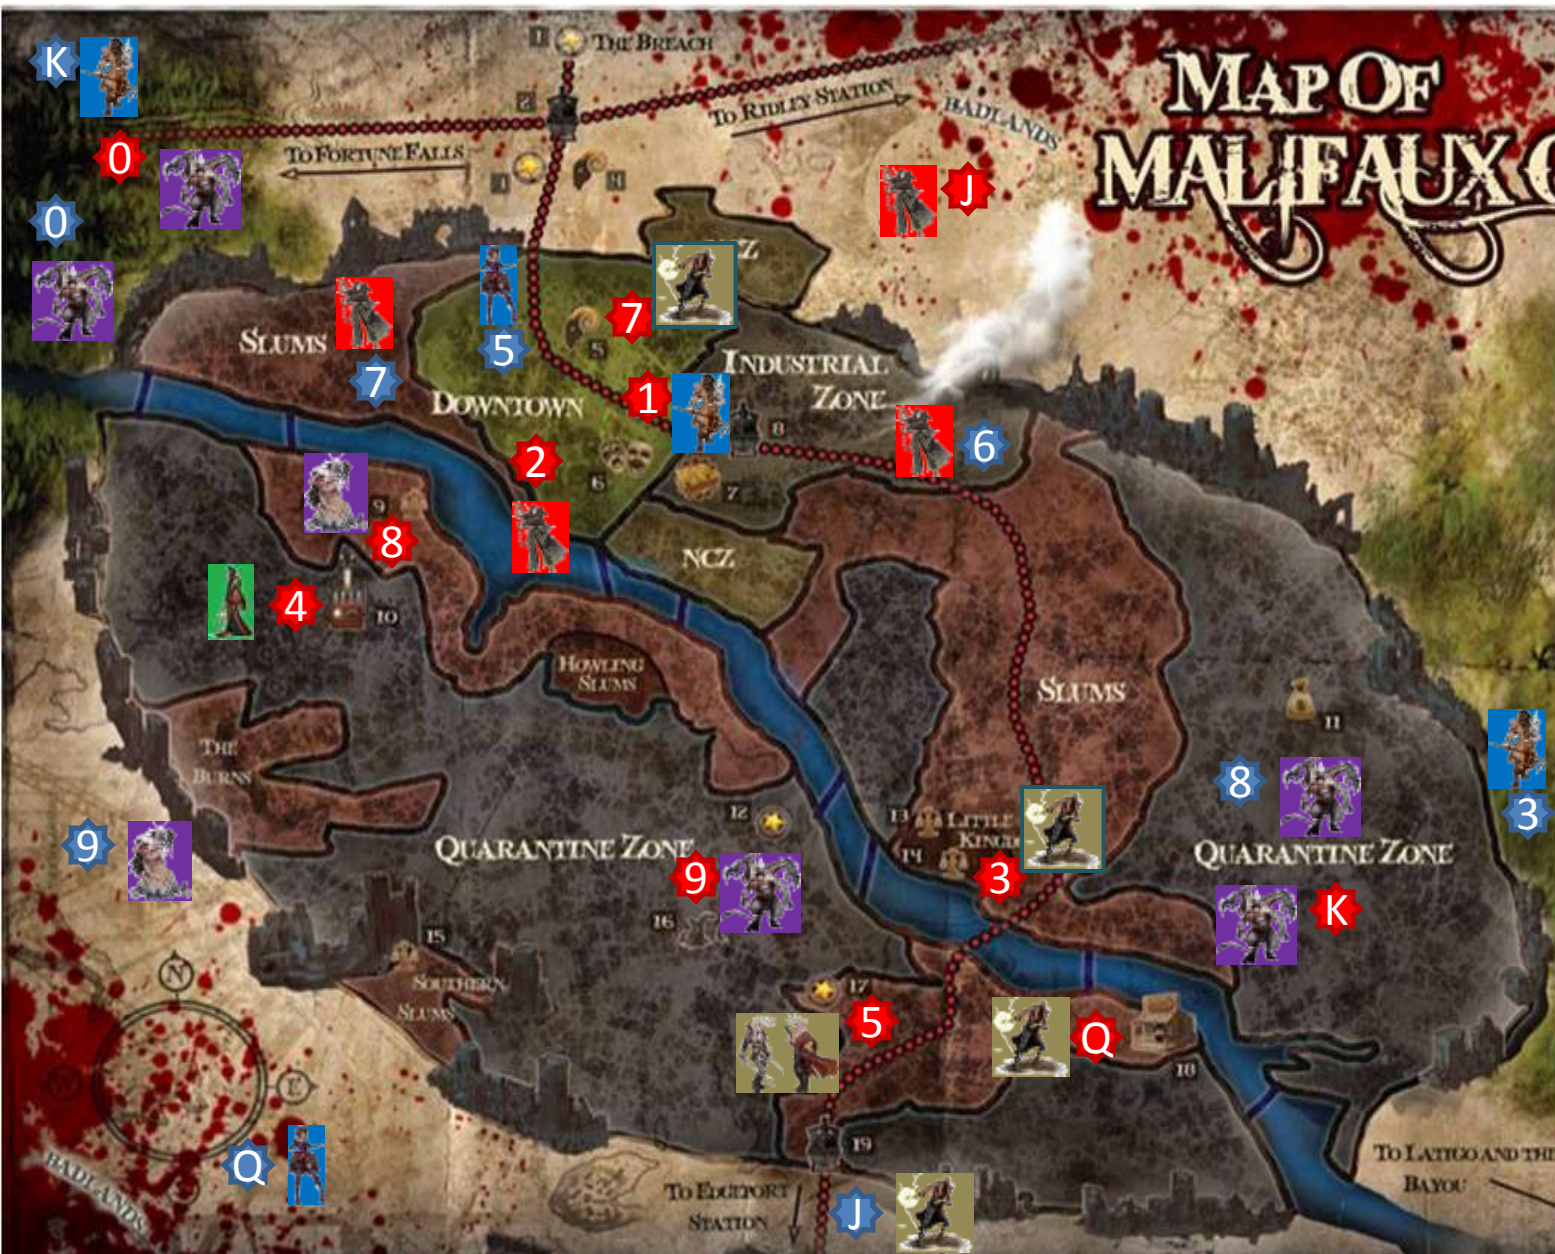

MAP OF MALFAUX CITY

LEGEND

- 1 THE BREACH
- 2 MALFAUX STATION
- 3 THE HANGING TREE
- 4 GOVERNOR GENERAL'S MANSION
- 5 GUILD ENCLAVE
- 6 THE STAR THEATER
- 7 MALFAUX RECORD OFFICES
- 8 INDUSTRY STATION
- 9 CAPTIVATING SAVAGE & LOGISTICS
- 10 MCMOURNING'S HIDDEN LABS
- 11 FREIKORPS HEADQUARTERS
- 12 THE PLAGUED PIT
- 13 KATANAKA TRADING HOUSE
- 14 THE QI AND LONG
- 15 SUCCUBUS CAFE
- 16 THE RUTTED OBSERVATORY
- 17 MALFAUX EXPLORATION SOCIETY
- 18 STARLIGHT SALOON
- 19 SOUTHGATE STATION

1 IN. = 3 MI.
0 3 MILES

- 2
- 4
- 6